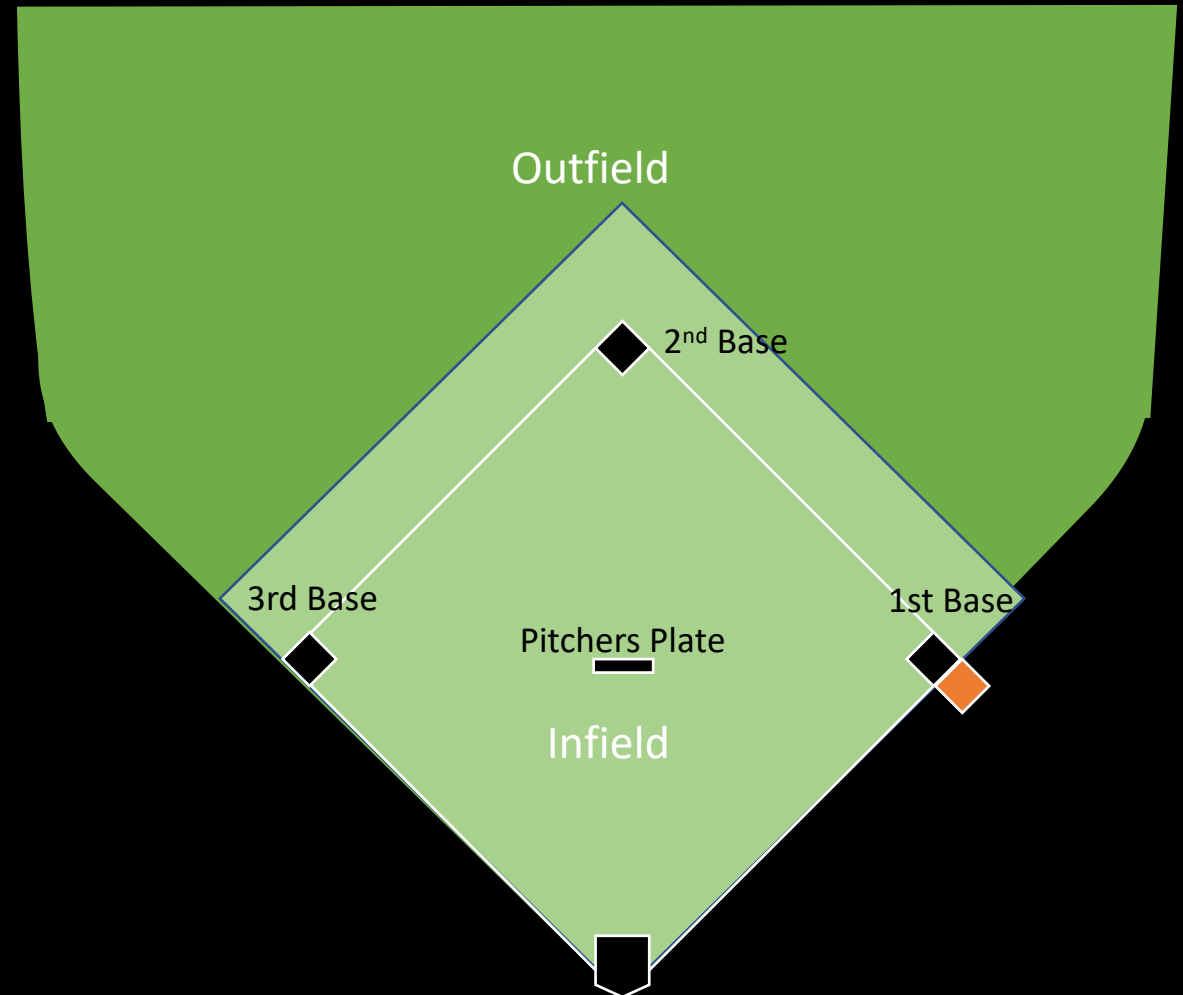

Training and games will be played at Wallace Park in Lisburn.

Softball, like baseball is played on a diamond. As shown on the right, the Diamond is laid out as follows:

- Bases are 65ft apart.
- Pitchers plate is 50ft from Homeplate.
- A 25 ft foul territory wraps around the left and right side of the field.
- The Outfield reaches in an arc for 275+ft.

Softball does not require a marked field, and bases can be thrown down on top of any suitable surface.